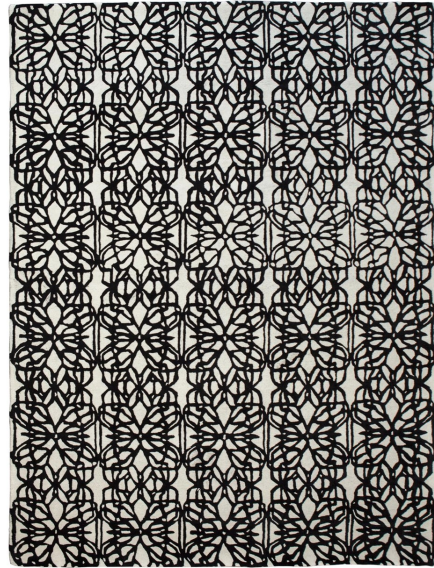

Cromwell

Mini Moth Rug in Ivory and Black

A striking pattern created from our original artwork, the Moth

Rug is high style and makes an impact. 100% wool construction and a luxurious pile are the perfect compliments to this rug's chic look.

Mini Moth Rug in Ivory and Black

A6 WDSEH9178-GV

Dimensions

AVAILABLE IN 2 SIZES. 2438 X 3048MM OR 2743 X 3657MM

Status

NOT IN STOCK

EMPORIUM HOME